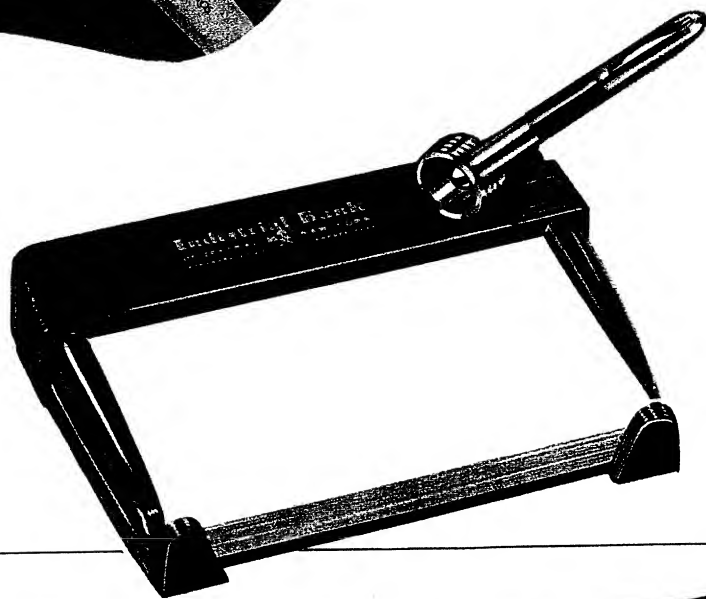

*a quality writing instrument  
to build sales and goodwill*

NEW RETRACTABLE

*Autopoint*<sup>®</sup>

**BALL POINT PEN**

No. 636—Retractable Ball Point Pen by "AUTOPOINT" . . . features new, quick-drying, banker approved ink for cleaner, sharper writing. Advanced "AUTOPOINT" styling assures perfect balance, writing ease. New, exclusive pocket-level "rocker-action" clip. Colors: gray, black or du-bonnet. Cap and trim in lustrous chrome or gold-like bronze finish. Boxed in handsome gold and black presentation box.

**IMPROVED, TROUBLE-FREE RETRACTABLE ACTION! NO BUTTONS!**

PRESS THE CAP . . .  
POINT'S OUT!

PRESS THE CLIP . . .  
POINT'S IN!

**NEW...**

**DELUXE**

**NO. 610 "AUTOPOINT"  
DELUXE EXECUTIVE DESK SET**

Striking design... A handsome addition to any desk top. Unusual tapered ball point desk pen in gray, black or dubonnet, featuring effortless "AUTOPOINT" glide writing. Gleaming gold-anodized metal pen holder and silver-anodized metal base. Rich, gold color plastic panel for advertising copy. Individually gift boxed.

**NO. 235 "AUTOPOINT" MEMO CASE DESK SET**

The perfect gift. Memo case in jet black or walnut molded plastic; holds 200 sheets, 4 x 6. Smart pen holder with all new "AUTOPOINT" Retractable Ball Point Pen in gray, black or dubonnet. Pen holder and cap in chrome or bronze finish. Individually gift boxed.